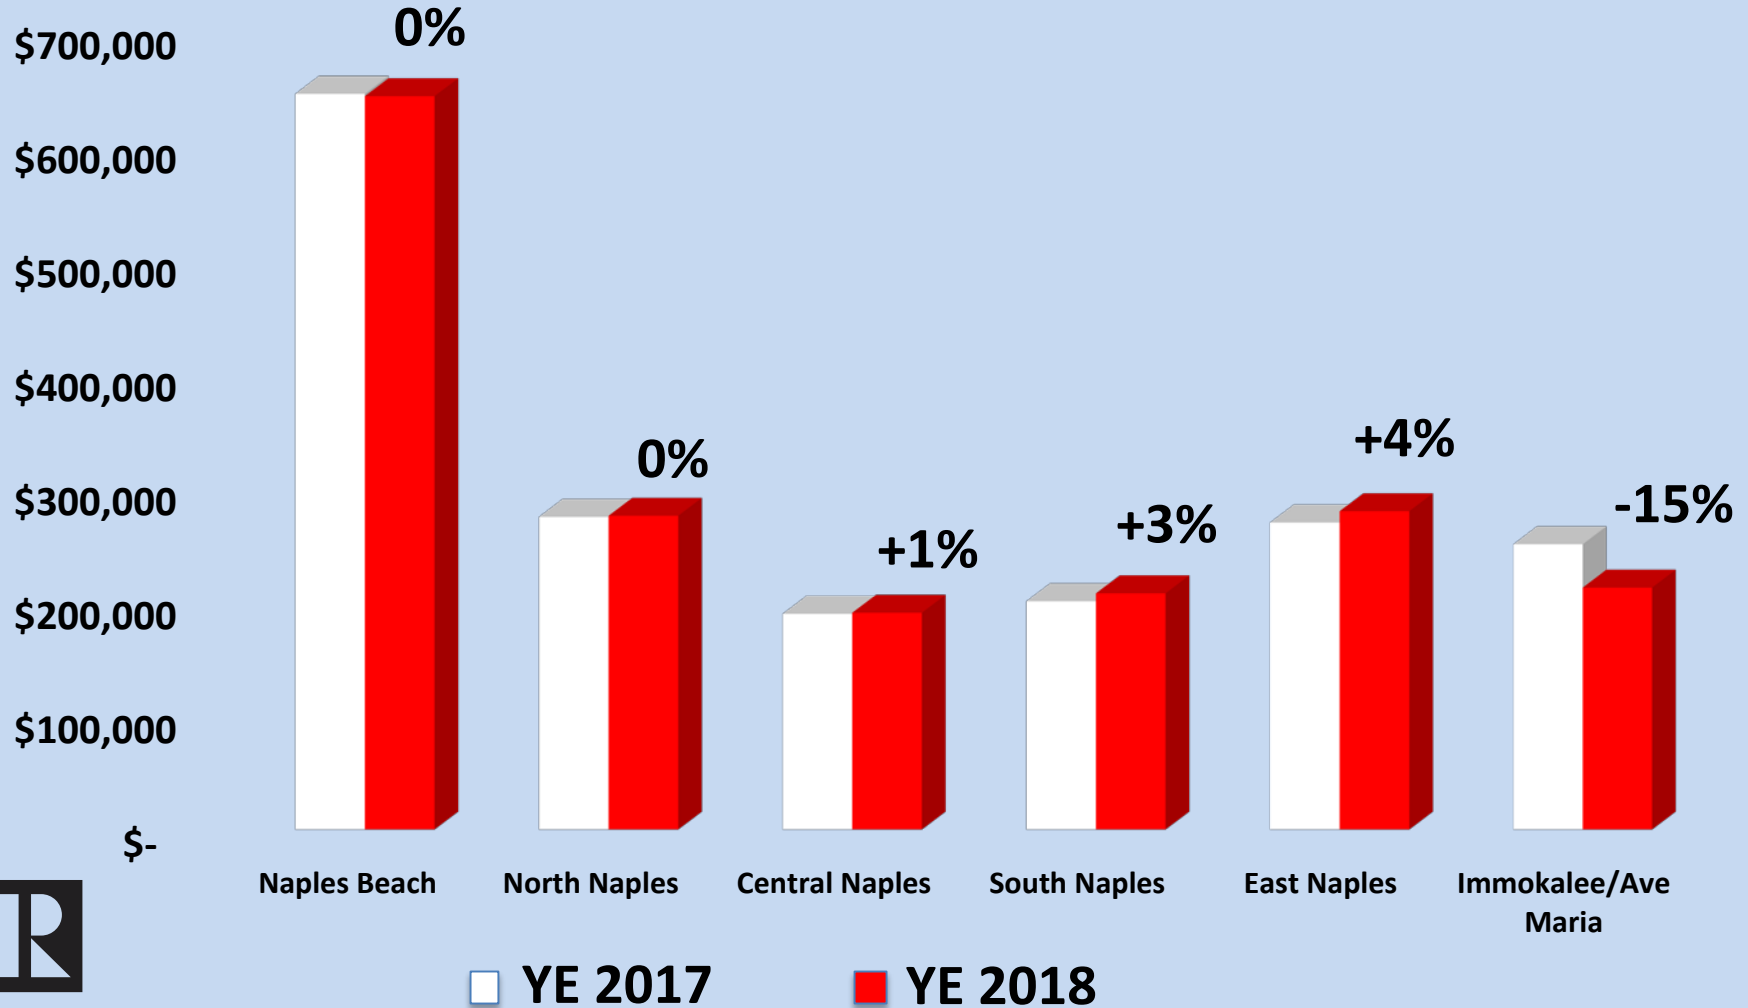

YE 2017 vs. YE 2018, over \$300,000

Overall Median Closed Price

YE 2017 vs. YE 2018, Single-Family by geographic location

Naples Area Board of REALTORS®

Overall Median Closed Price

YE 2017 vs. YE 2018, Condominium by geographic location