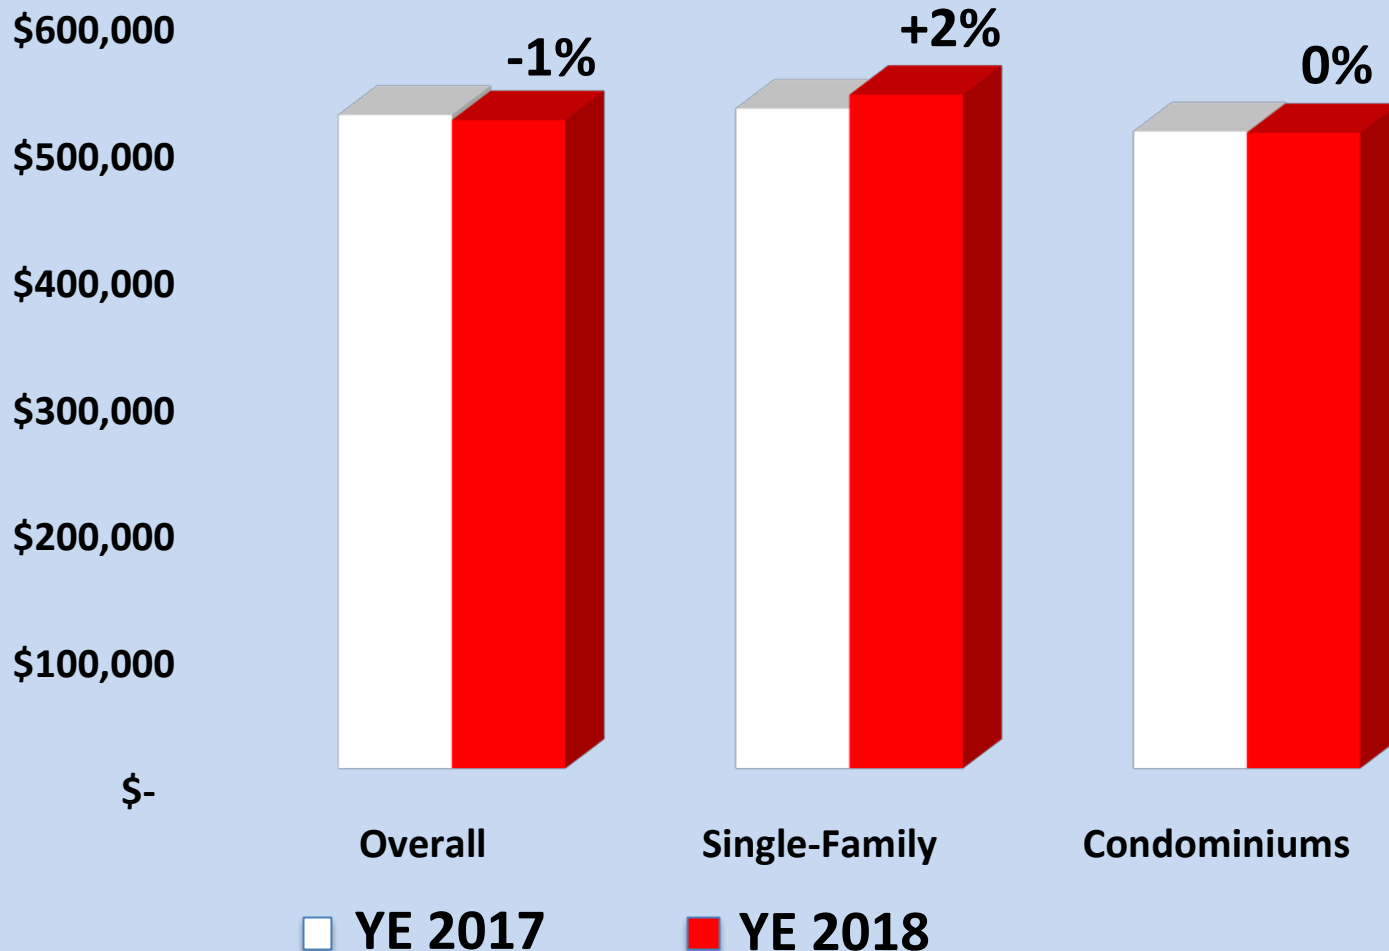

YE 2017 vs. YE 2018, over \$300,000

Overall Median Closed Price

YE 2017 vs. YE 2018, Single-Family by geographic location

Naples Area Board of REALTORS®

Overall Median Closed Price

YE 2017 vs. YE 2018, Condominium by geographic location