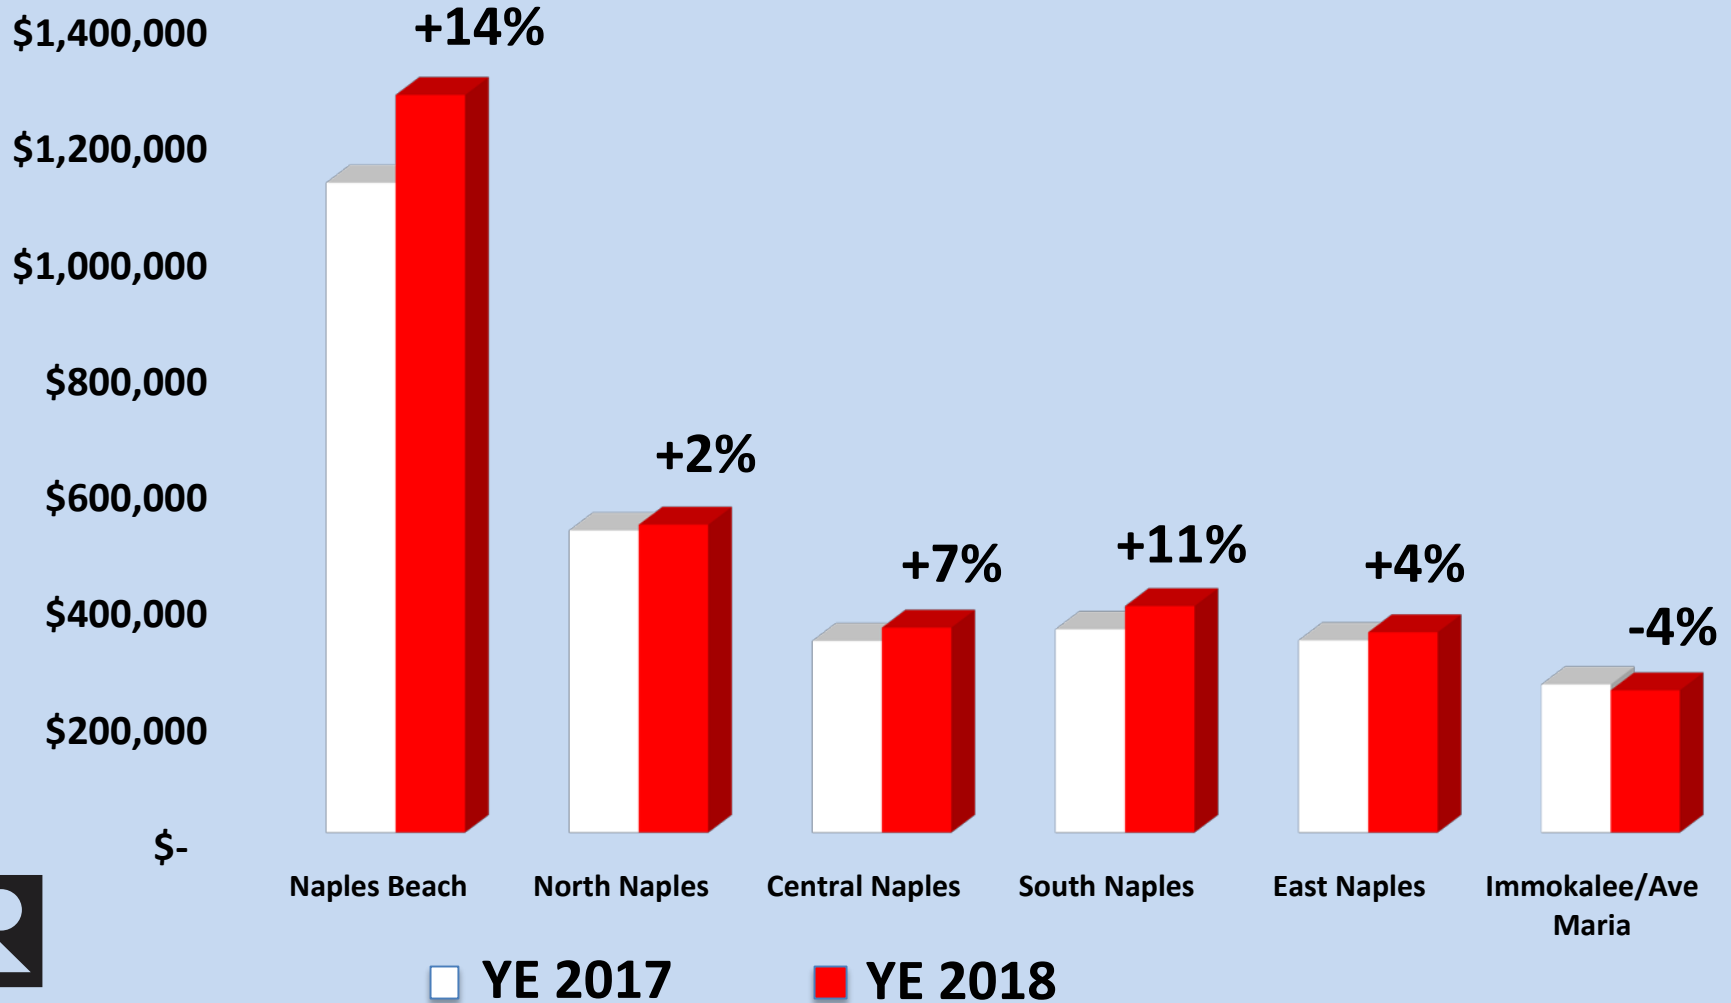

YE 2017 vs. YE 2018, over \$300,000

Overall Median Closed Price

YE 2017 vs. YE 2018, Single-Family by geographic location

Naples Area Board of REALTORS®

Overall Median Closed Price

YE 2017 vs. YE 2018, Condominium by geographic location