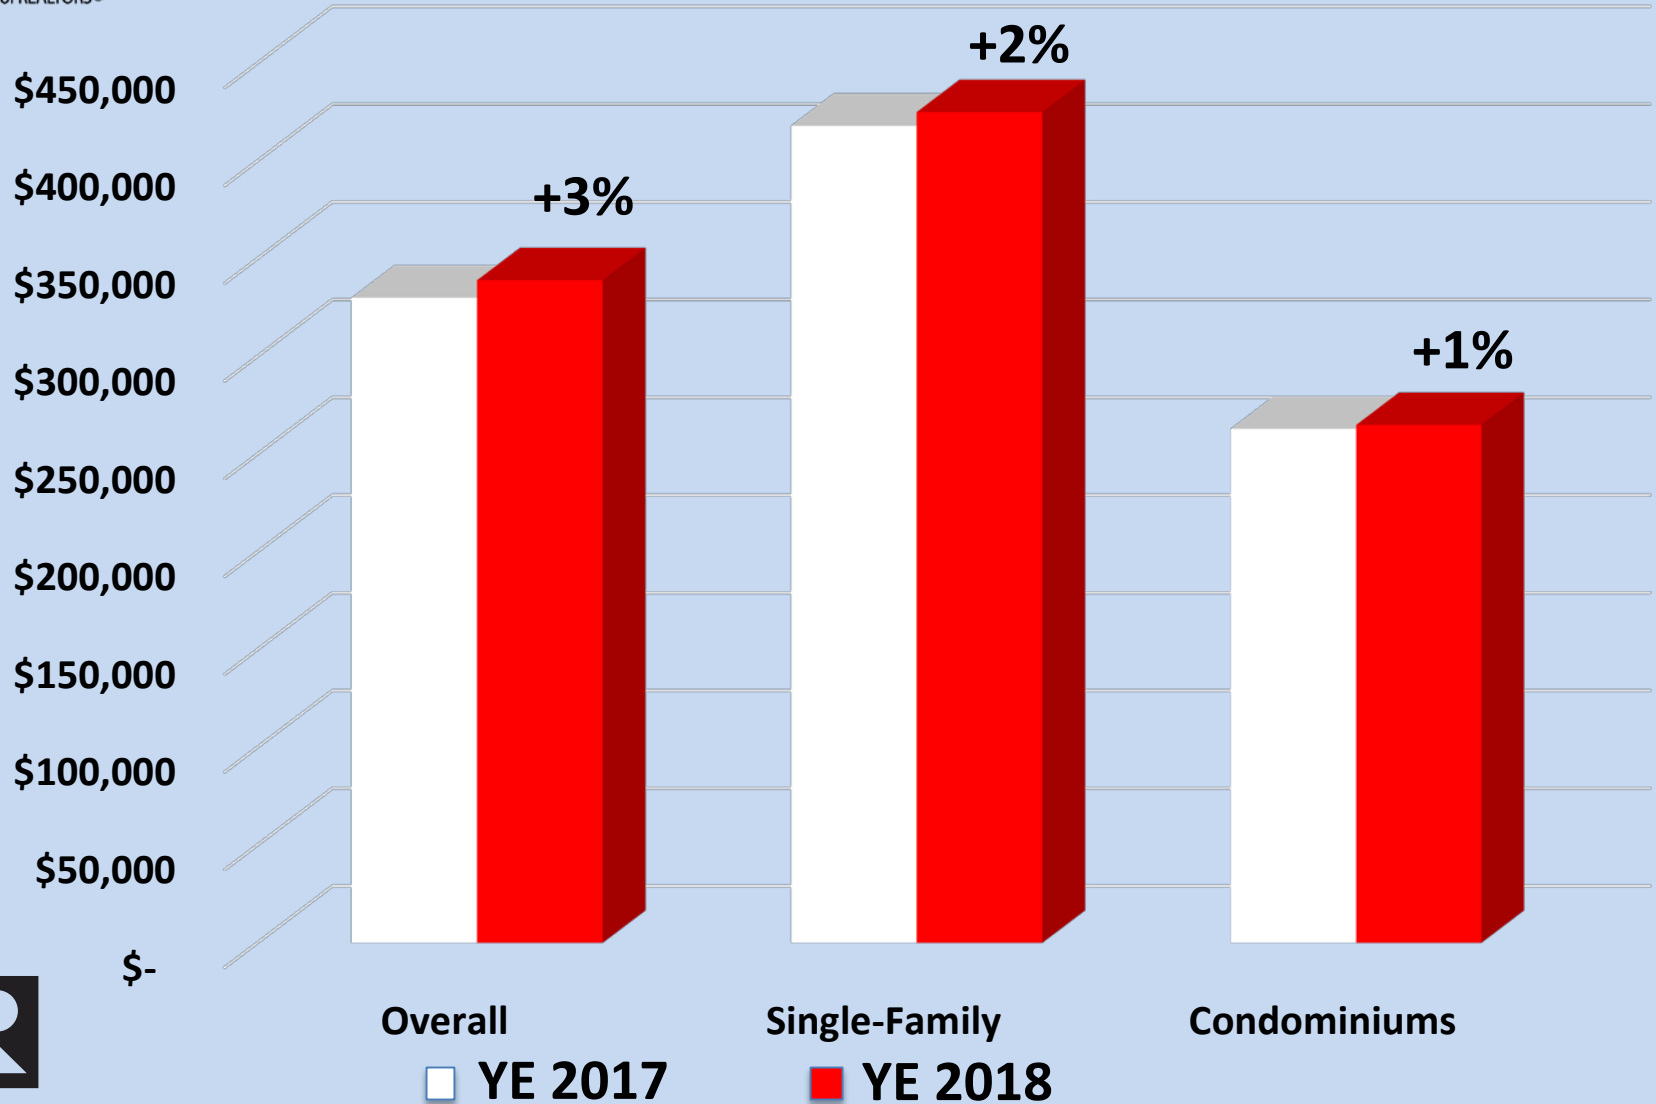

Naples Area Board of REALTORS®

Overall Median Closed Price

YE 2017 vs. YE 2018

REALTOR®